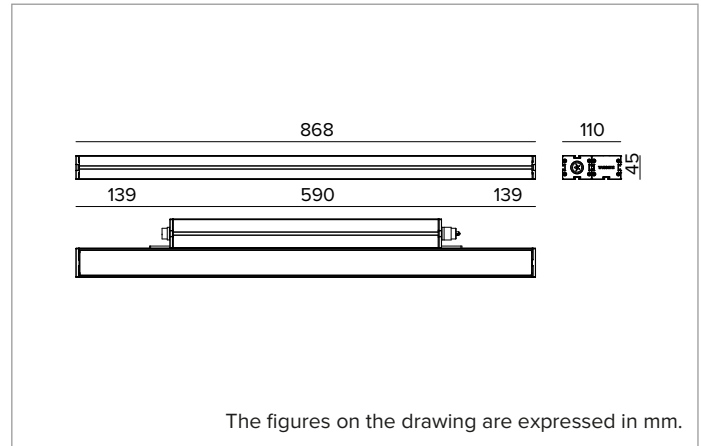

E0543OPL822ELBA | JEDI NOVA 55 Projector Side Box

Adjustable linear LED projector

	2200K	H(m)	D1(m)	D2(m)	E _{max} (lx)		
	Ra80	65°	77°				
Fixture Power	13W	1	1.26	1.60	803		
Source Flux	2406lm	2	2.53	3.20	201		
Fixture Flux	1224lm	3	3.79	4.79	89		
Efficacy	94lm/W	4	5.05	6.39	50		
TS2117	I _{max} =334cd/klm	I _{max}	803cd	5	6.32	7.99	32

Colour and finish: Black anodized

Dimensions: L=868mm

Weight: 4.4Kg

Version: STANDARD

Degree of protection: IP66,IP67,IP68,IP69

Mechanical Resistance: IK07

ELECTRICAL CHARACTERISTICS

Integrated driver available in the ON-OFF version (positioned laterally to the optical body). Supplied with through-wiring with longitudinal sealing IN/OUT panel connectors (the sealing limits the risk of humidity raising towards the driver/optical body). Luminaire compliant with EN 60598-2-22 for power supply from a centralised emergency system CPSS (Central Power Supply System), not incorporated in the luminaire - high risk areas excluded. The default power and flux are 100% in AC and 100% in DC.

Cable diameter range from 7 to 12mm.

Code
A118

A118

Male/female IP66/IP68 connector kit.

5 pòles (STANDARD 3G2,5mm² MAX, DALI 5G1,5mm² MAX).

Cable diameter range from 7 to 12mm.

Due to the technological evolution of the electronic components, the data provided may be updated, and as such, confirmation must be requested during the order process.